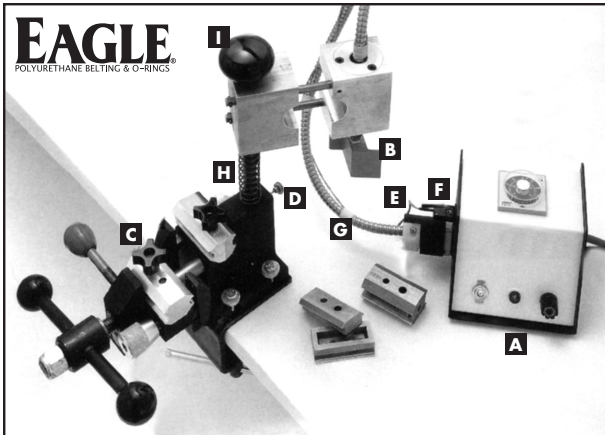

# Overlap Welding Kit

The Eagle® Overlap Welding Kit is specifically designed to weld your Eagle Reinforced Polyurethane and Can Cable belting. For design and installation instructions, visit [www.fennerdrives.com](http://www.fennerdrives.com).

**Kits Include:**  
 Welder  
 Control Box  
 Flash Cutter  
 Cutting Shears  
 One Set of Dies  
 Carrying Case

Overlap Welder supplied with a choice of one die set. Overlap Welder availability may be subject to minimum purchase of Eagle belting. Contact factory for details.

Product Number	Description	Shipping Wt. lbs.
<b>5700160K</b>	<b>Overlap Welding Kit 115 V</b>	<b>20.0</b>
<b>5700161K</b>	<b>Overlap Welding Kit 240 V</b>	<b>20.0</b>
5700152	Flash Cutter for Overlap Welding Kit	0.4
5700164	Case	9.0
5700300	A Temperature Controller w/Control Box 115 V	2.0
5700310	A Temperature Controller w/Control Box 240 V	2.0
5700325	B Heating Tip (Z Block)	0.1
5700330	C Thumb Nuts	0.1
5700340	D Hold Down Pin	0.1
5700350	E Thermocouple Wire	0.1
5700355	F Thermocouple Connector	0.1
5700360	G Heating Element, Power Cord & Plug 115 V	0.5
5700361	G Heating Element, Power Cord & Plug 240 V	0.5
5700380	H Spring	0.1
5700390	I Heating Assembly Knob	0.3
5700351	Plug Adapter - UK to EU	0.5
5700400	1/4" & 5/16" Die Set	0.5
5700410	3/8" & 1/2" Die Set	0.5
5700420	9/16", 5/8" & 16mm Die Set	0.5
5700430	3/4" & 19mm Die	0.5
5700600	5mm Die	0.5
5700601	6mm Die	0.5
5700602	7mm Die	0.5
5700603	8mm Die	0.5
5700604	9mm Die	0.5
5700605	10mm Die	0.5
5700606	12mm Die	0.5
5700608	18mm Die	0.5
5700620	20mm Die	0.5
5700610	Z/10 Die Set	0.5
5700440	A Hyfen Die Set	0.5
5700611	A/13 Die Set	0.5
5700470	A Ridge-Top Die Set	0.5
5700453	B Hyfen Die Set	0.5
5700612	B/17 Die Set	0.5
5700490	B Ridge-Top Die Set	0.5
5700457	C Hyfen Die Set	0.5
5700613	C/22 Die Set	0.5
5700460	D Hyfen Die Set	0.8
5700480	A Die Set for Hyfen CXF & CXR	0.5
5700472	B Die Set for Hyfen CXF & CXR	0.5
5700476	C Die Set for Hyfen CXF & CXR	0.5
5700474	D Die Set for Hyfen CXF	0.8